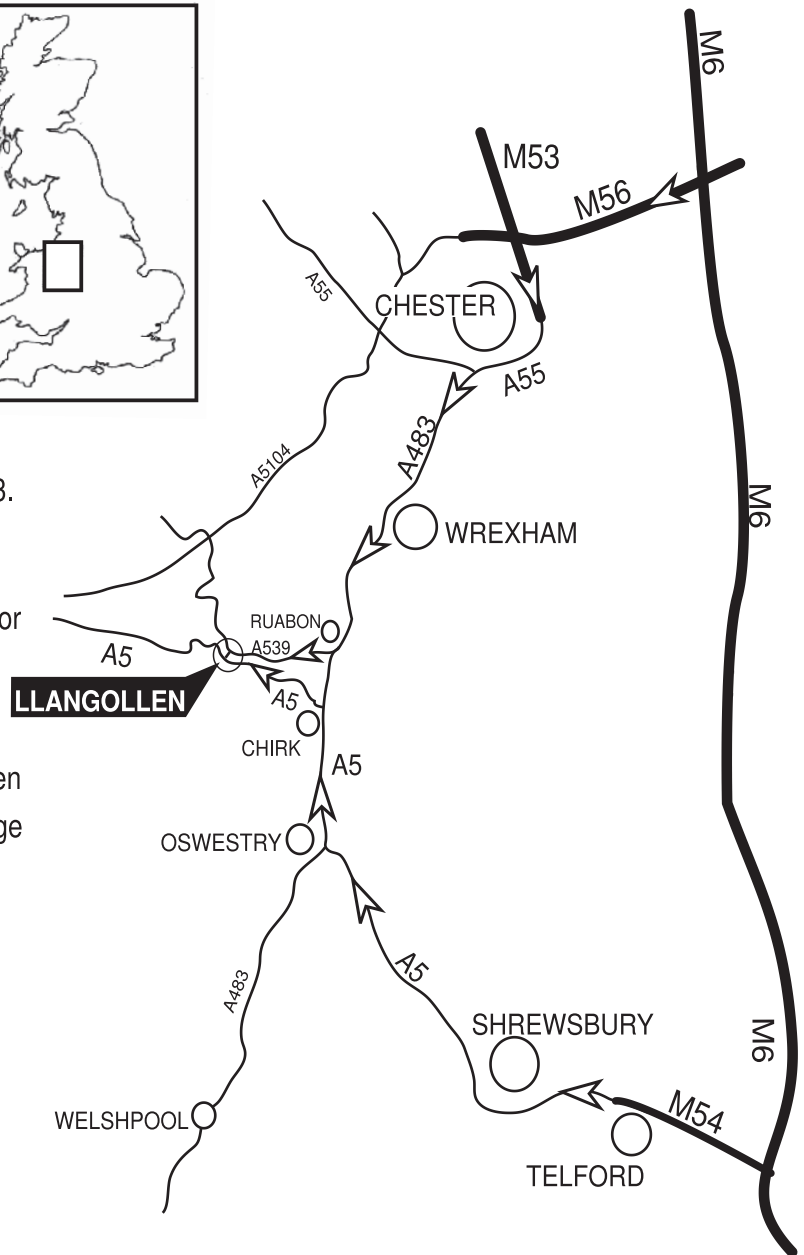

ROUTE GUIDE