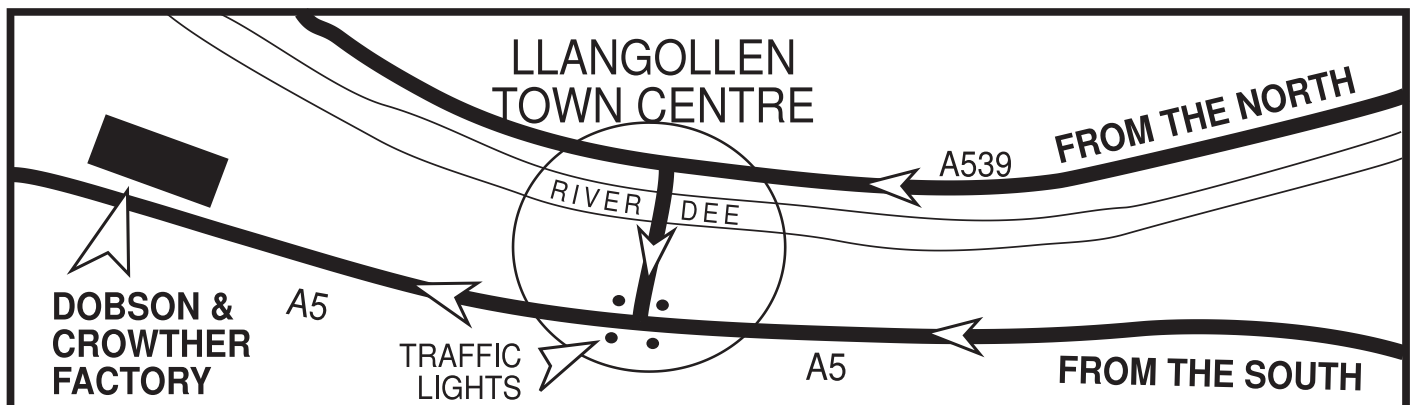

- M56 west bound - exiting at junction 15 for M53.
- Bypassing Chester - M53 merges onto A55
- Exit A55 for A483 - south west following signs for Wrexham & Llangollen.
- 5 miles after Wrexham - stay in left lane for Ruabon & Llangollen. On approach to Llangollen follow signs for Holyhead, turning left over bridge then right at traffic lights onto A5

From the SOUTH

- M1, M40 or M5 north to M6
- Turn off M6 at junction 10A for M54 - bypassing Telford.
- After Telford M54 merges onto the A5 - bypassing Shrewsbury - Oswestry - Chirk.
- Continue west on A5 following signs for Llangollen.

Dobson & Crowther is situated on the right of the A5 London to Holyhead road, half a mile out from the Town Centre.